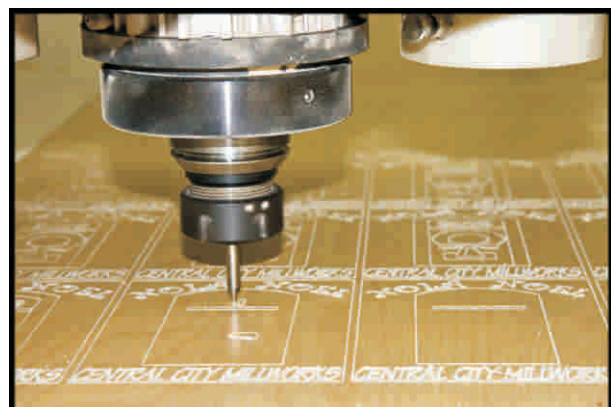

PRINT AND CUT STICKERS

FLAT BED PRINTING ON METAL AND GLASS

Crescent Sill Screen

Crescent Sill Screen

Crescent Sill Screen

Crescent Sill Screen

ACRYLIC FABRICATIONS AND SIGNAGES

AFFORDABLE - This door sign is made of recycled materials and is made of heavy-duty acrylic and metal sign post.

INDOOR SIGNS

Interior Signs:
Directional

HEAT TRANSFER STICKERS

ETCHING AND ENGRAVING

LASER ENGRAVING

ROUTER CUTTING AND ENGRAVING

Crescent Sill Screen

Crescent Sill Screen